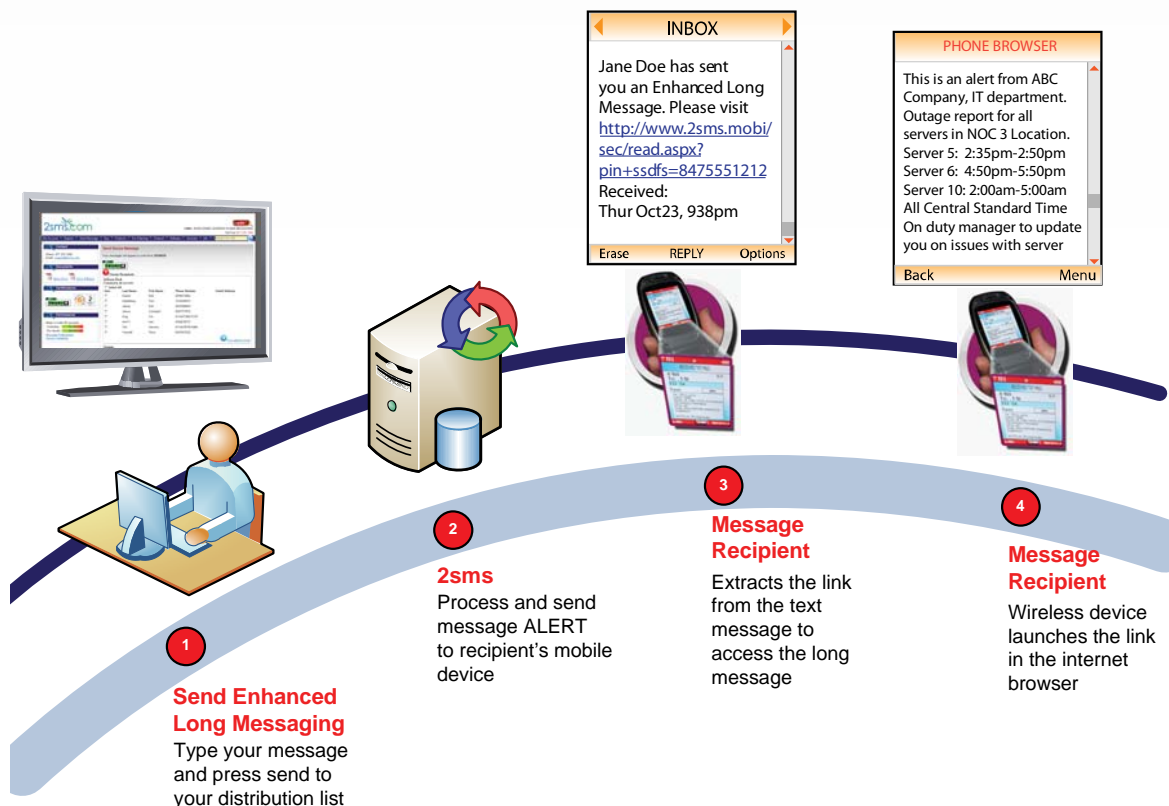

Providing Affordable, Effective Communications Solutions

2sms Enhanced Long Messaging

Enhanced Long Messaging allows text messages of up to **3,500 characters** to be sent to web enabled mobile phones and provides the ability to send messages longer than the standard 160 characters.

Benefits

Notifications of long messages only require a single text message and a data enabled device. Long messages can include far more detail and provide the ability to communicate outside of a traditional email or text message. You can tell when a message was read and by whom.

Why Enhanced Long Messaging

Standard text messaging only offers a limited amount of characters with which to communicate. By sending messages through Enhanced Long Messaging, it is possible to send information that is more detailed and communicates more effectively to a broader range of devices. Enhanced Long Messages can be retrieved from any device or computer capable of accessing the internet.

Enhanced Long Messaging Capabilities

Communicate privately when telephone use may not be appropriate. Enhanced Long Messaging allows text messages of up to 3,500 characters.

Enhanced Long Messaging Workflow